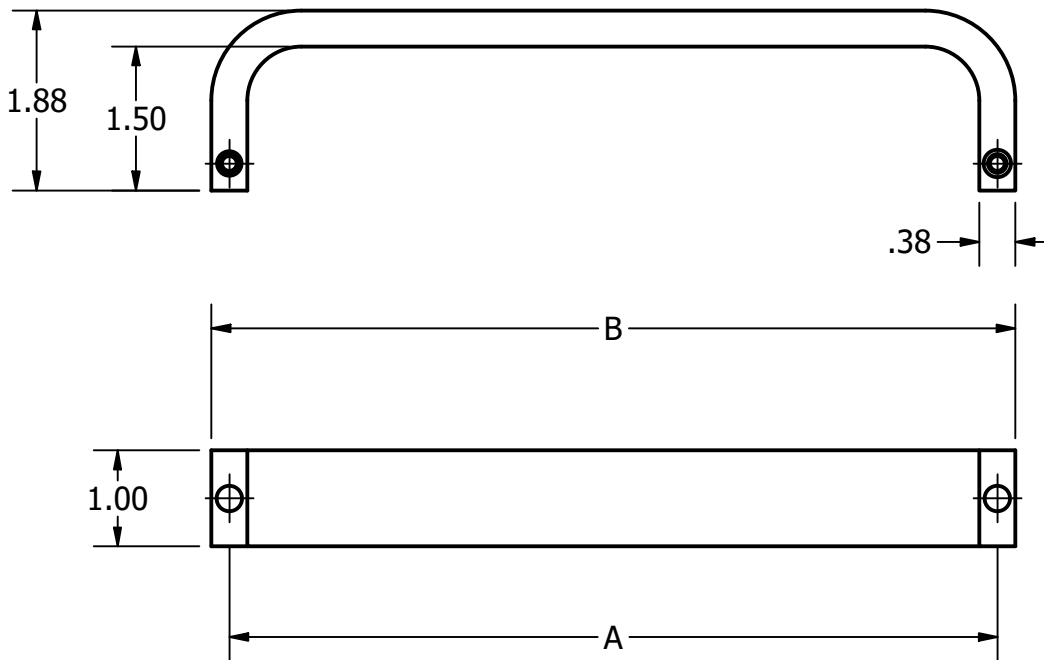

Trimco
SINCE 1949

PRODUCT:

1139 GRIP - J MOUNT

SUPPLIED WITH TWO (2) 1/4-20 SHOULDER BOLTS AND FOUR (4) 10-32 SET SCREWS.
FOR WOOD DOORS, (2) BUSHINGS
FOR HOLLOW METAL DOORS, (2) RIV-NUTS

PART NUMBER	DIM A	DIM B
1139-1J	6.00	6.375
1139-2J	8.00	8.375