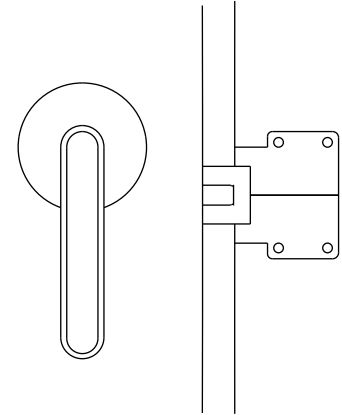

TEMPLATE NO.

DRAWING 20327
SHEET 1 OF 1

Trimco
SINCE 1949

1351 Rocky Point Dr
Oceanside, CA 90256
(323)262-4191
www.TrimcoHardware.com

PRODUCT

BARN DOOR STRIKE

FOLD ON
DOTTED LINE

FOLD ON
DOTTED LINE

PILOT HOLE DRILL SIZE 3/32"

NOTE: This template is provided for use only on the job for which it was requested. Trimco reserves the right to make design changes without notice. Trimco will not be responsible for errors or damage caused by the use of out-of-date templates.