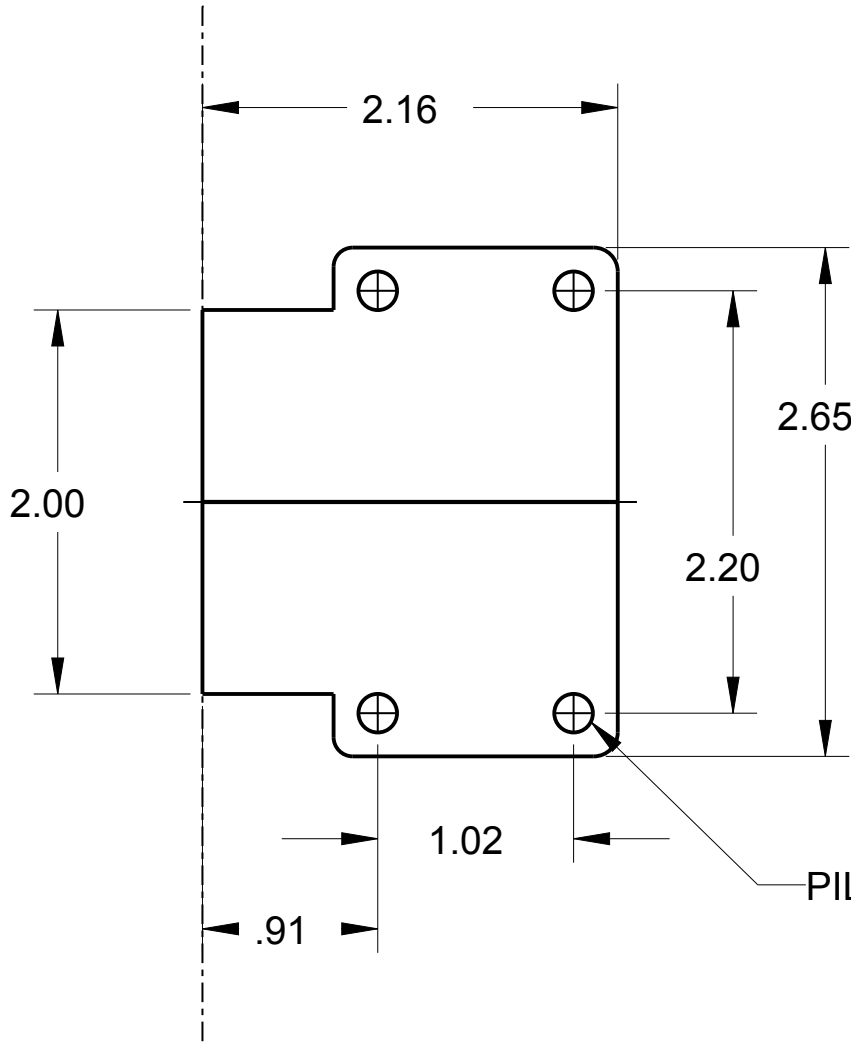

TEMPLATE NO.

DRAWING 20327
SHEET 1 OF 1

Trimco
SINCE 1949

1351 Rocky Point Dr
Oceanside, CA 90256
(323)262-4191
www.TrimcoHardware.com

PRODUCT

BARN DOOR STRIKE

FOLD ON
DOTTED LINE

FOLD ON
DOTTED LINE

PILOT HOLE DRILL SIZE 3/32"

NOTE: This template is provided for use only on the job for which it was requested. Trimco reserves the right to make design changes without notice. Trimco will not be responsible for errors or damage caused by the use of out-of-date templates.