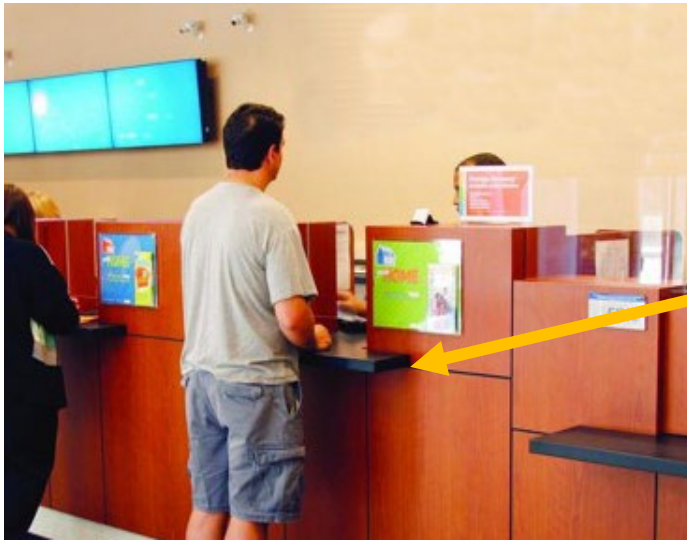

UCT - Ultimate Countertops

ABOUT THE ULTIMATE COUNTERTOPS

Trimco's UCT - Ultimate Countertops can help prevent the spread of bacteria* on commonly touched surfaces in retail stores, banks, hotels, and many other applications. They are available with custom dimensions or as transactional desk pads with multiple size options. The UCT's are manufactured with bactericidal copper alloy touch surfaces that are registered with the U.S. Environmental Protection Agency (EPA), and when cleaned regularly, have been proven to kill 99.9% of infectious bacteria* like e-Coli, MRSA, Staph & VRE. It is not a coating but an all-natural, solid copper-based alloy that will last for the life of the product.

FEATURES

- Healthy Hardware® countertops
- Help protect clients & employees from transmittal of harmful bacteria
- Manufactured with bactericidal copper alloy touch surfaces
- Proven to kill 99.9% of infectious bacteria*
- Available in Standard Sizes or Custom Designs
- Installed via Heavy Duty Adhesive Tape, Cork Tape, or Construction Adhesive (Not Included)
- Cork Tape Installation allows Desk Pad to be easily relocated
- Includes Heavy Beveled Edges and Radius Corners

APPLICATIONS

- Retail & Banking
- Public Buildings & Facilities
- Commercial & Industrial Buildings
- Government & Military Facilities
- Hospitality
- Multifamily & Mixed Use