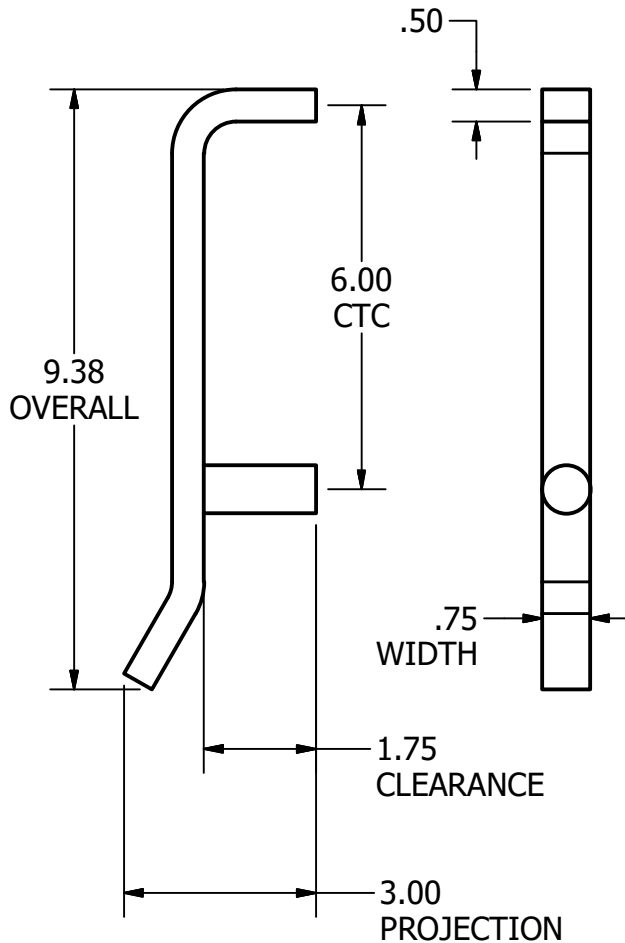

STANDARD FINISHES VERSION

HEALTHY HARDWARE® VERSION

AVAILABLE MOUNTINGS

- E-MOUNT, THRU-BOLT WITH FINISH WASHER
- J-MOUNT, SINGLE-SIDED CONCEALED FOR WOOD OR HOLLOW METAL DOORS
- N-MOUNT, THRU-BOLT WITH FINISH BUTTON
- G-MOUNT, BACK TO BACK CONCEALED SET

NOTE: NOT SUITABLE FOR GLASS DOORS