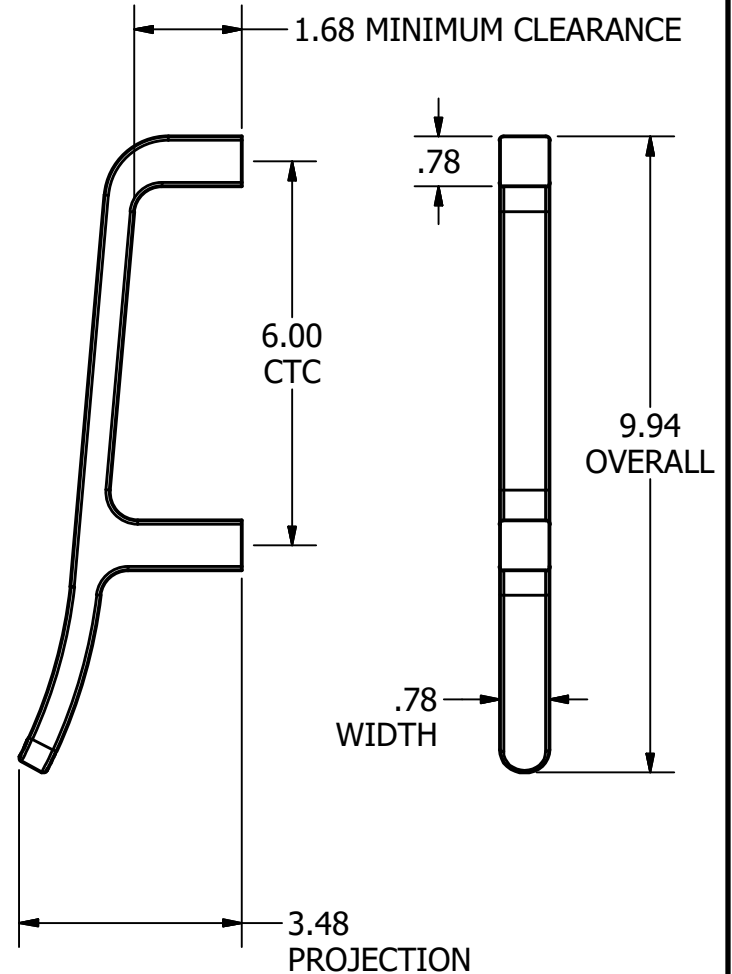

STANDARD FINISHES VERSION

HEALTHY HARDWARE® VERSION

AVAILABLE MOUNTINGS

- E-MOUNT, THRU-BOLT WITH FINISH WASHER
- J-MOUNT, SINGLE-SIDED CONCEALED FOR WOOD OR HOLLOW METAL DOORS
- N-MOUNT, THRU-BOLT WITH FINISH BUTTON
- G-MOUNT, BACK TO BACK CONCEALED SET

NOTE: NOT SUITABLE FOR GLASS DOORS