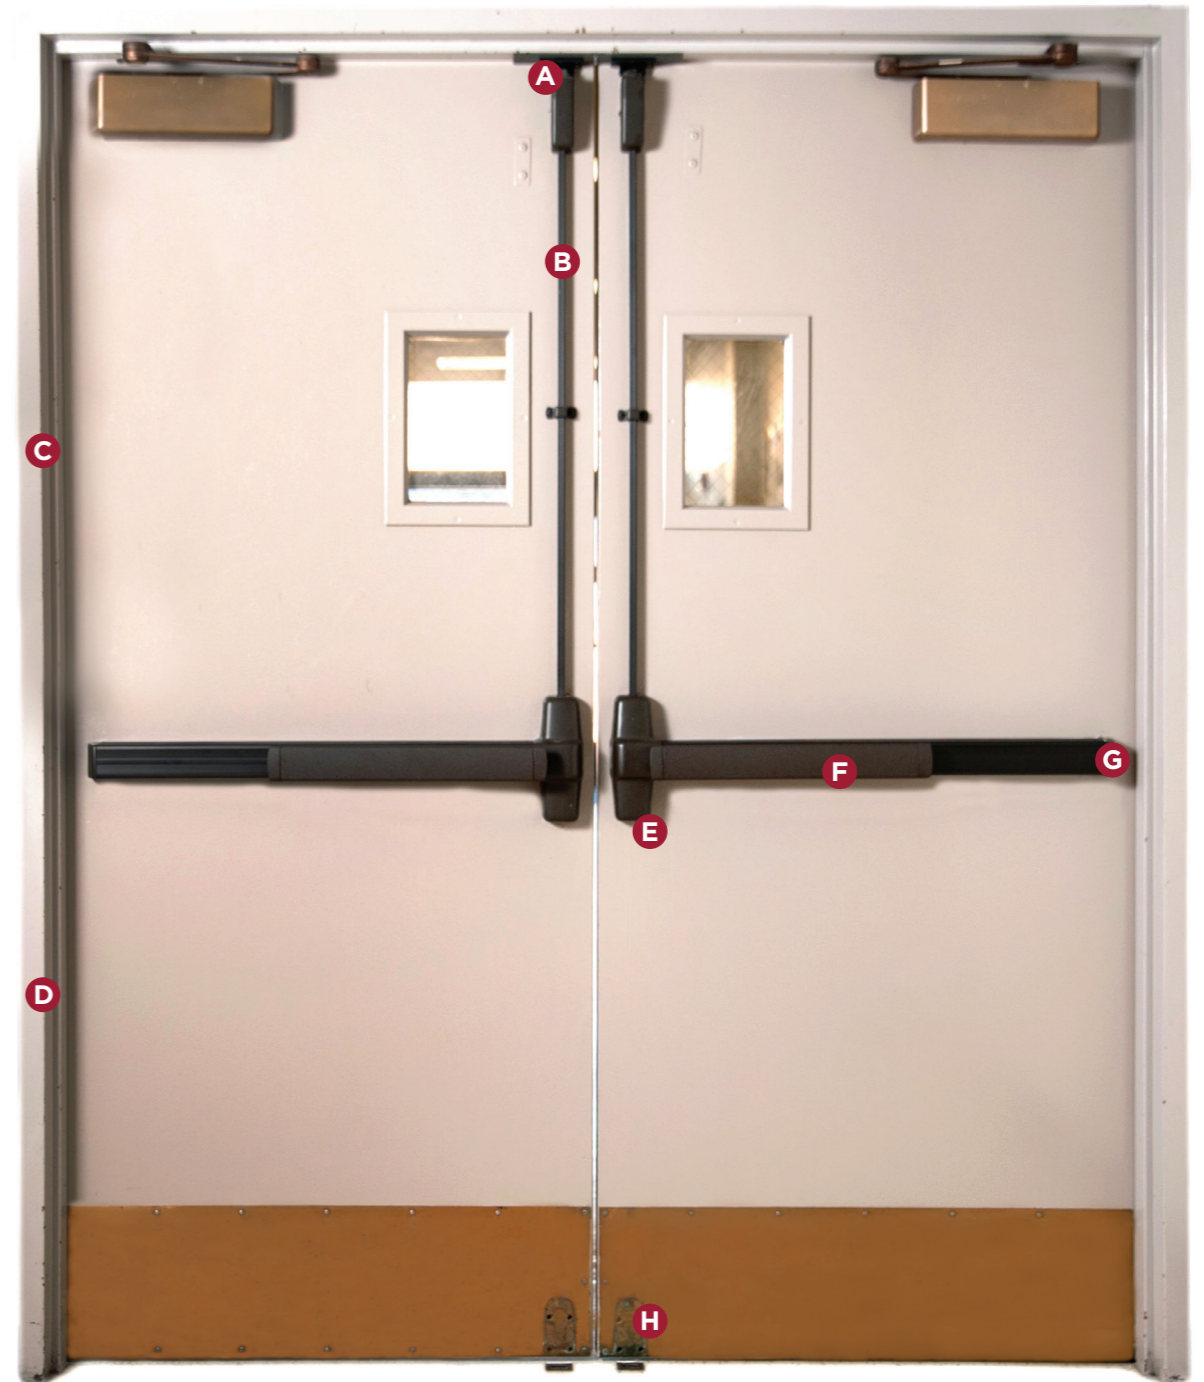

# PROTECT THE OPENING: INTERIOR

**A** 3094 Series Coordinators

**B**

**PG-Rod**  
Panic SVR  
Rod Guard

**C**

**K39** Finger Guard

**D**

**FG8000**  
Series  
Frame  
Guards

**E**

**KE Series**  
Edge Guards

**F**

**PBT8000**  
Healthy Hardware  
Snap-on Covers

**G**

**PG8125-1**  
Panic End  
Cap Guards

**H**

**PG8000**  
Series Panic  
SVR Latch  
Guards

# PROTECT THE OPENING: EXTERIOR

A

**1209**  
Series HD  
Stops &  
Holders

B

**1090**  
Series  
Anti-  
Vandal

C

**T-Print Series**  
Identity  
Hardware  
Pulls

D

**1111C** ADA  
Healthy  
Hardware  
Flush Cups

E

**K Series**  
Protection Plates  
Including T-Etch  
Identity Hardware