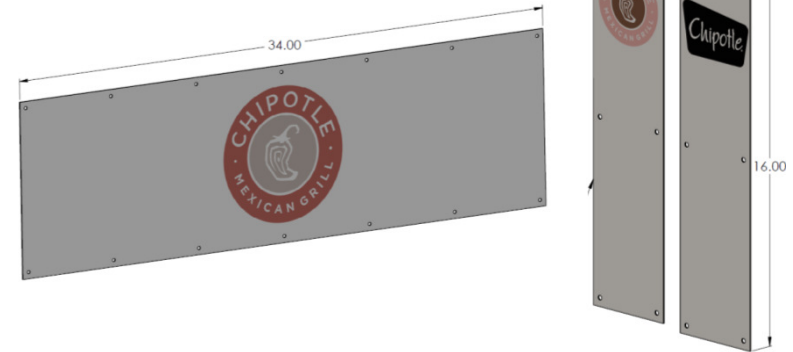

Custom Products Portfolio

Valhalla Country Club Pulls

What is Identity Hardware™?

Trimco's Identity Hardware™ is a complete portfolio of products that add to the identity of the building they are installed in. From products with company branding to completely custom cast pulls, Trimco can deliver the perfect solution for any facility.

T-ETCH

Trimco's T-Etch is a special acid etching process that produces a high definition graphic with slight texturing. Logo's and images can be etched into protection plates, push plates, pull plates and signage to showcase your brand. These products are manufactured in the United States from stainless steel, bronze, brass, aluminum and copper. Color infill is also available to highlight and accentuate the design.

FEATURES

- Acid etching process, with optional color infill.
- Manufactured in the United States.
- Heavy duty .050" stainless steel, brass or bronze material.
- Sizes up to 4' x 8'.
- Pencil beveled on all four sides standard.
- Custom cutouts, sizes and shapes available.
- Easily cleaned with mild soap and water.

Mock-Up's

Chipotle Push Plates & Kick Plate

RDL Supply Kick Plate

Vikings Kick Plate

Chili's Push Plate

T-PRINT

Trimco's T-Print is a unique anodized printing process that produces high definition graphics within a hardened aluminum material. Logo's or images can be printed onto a standard or custom door pull(s) to showcase your brand. Multiple product options including different pull styles, shapes and colors.