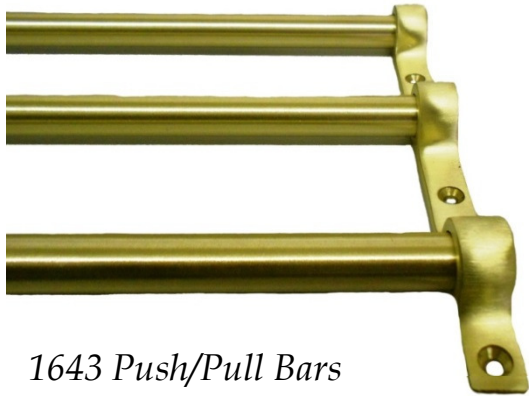

Indian Leaf Pull

Illinois PTA

*Full Length "S"
Door Pulls*

*University of San Diego
Twisted Pull with Detailed Back
Plates*

Pulls

1643 Push/Pull Bars

*Dragonfly Door
Knocker*

*Arrow Full Length
Door Pull*

1683 Push/Pull Bars

Levers